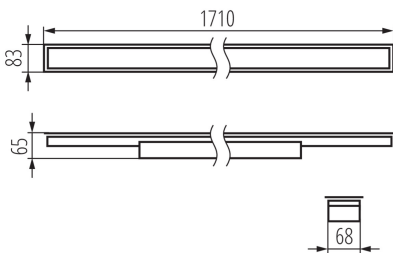

Compatible with a dimmer: DALI

Fixture lighting direction: down

Length [mm]: 1710

Width [mm]: 83

Height [mm]: 65

Integrated LED light source: yes

TECHNICAL DATA:

Rated voltage [V]: 220-240 AC

Luminous efficiency of the lamp [lm/W]: 121

Ambient temperature range to which the product can be exposed: 5÷25

Shade type: matt

Enclosure material: steel

Connection type: Self-clamping block

Range of sections of wires used [mm²]: 0,5÷2,5

Lamp-heating time [s]: ≤1

Lamp-ignition time [s]: ≤0,5

IP class: 20

LOGISTIC DATA:

Unit of measurement: unit

Packaging method: 1

Linear LED luminaire

Number of units in the secondary packaging : 1

Width of a cardboard box [cm] : 11

Height of a cardboard box [cm] : 7

Length of a cardboard box [cm] : 182

Volume of a cardboard box [m³] : 0.014014

ADDITIONAL INFORMATION:

- 5 years Warranty under the terms of the warranty statement, available on our website