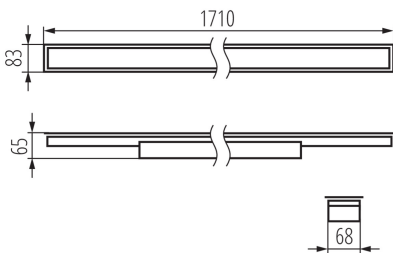

**Fixture lighting direction:** down

**Length [mm]:** 1710

**Width [mm]:** 83

**Height [mm]:** 65

**Integrated LED light source:** yes

**Shade type:** microprismatic

**Enclosure material:** steel

**Connection type:** Self-clamping block

**Range of sections of wires used [mm²]:** 0,5÷2,5

**Lamp-heating time [s]:** ≤1

**Lamp-ignition time [s]:** ≤0,5

### LOGISTIC DATA:

**Unit of measurement:** unit

**Packaging method:** 1

Linear LED luminaire

**Number of units in the secondary packaging :** 1

**Number of units in the packaging :** 1

**Net unit weight [g] :** 2400