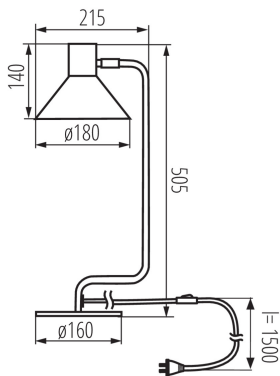

GENERAL DATA:

Colour: white

Place of assembly: On the floor

Place of application: Indoors

Minimum distance from the illuminated object: 0,2m

On switch: yes

Length [mm]: 505

Diameter [mm]: 215

Enclosure material: steel

Connection type: Cable terminated with a plug

Wire length [m]: 1.5

The fixture is movable horizontally [°]: 320

The fixture is movable vertically [°]: 160

IP class: 20

LOGISTIC DATA:

Packaging method: 6

Number of units in the secondary packaging: 1

Number of units in the packaging: 6

Net unit weight [g]: 1294

Grammage [g]: 1768.33

Length of a unit pack [cm]: 48

Width of a unit pack [cm]: 19.5

Height of a unit pack [cm]: 11

Weight of a cardboard box [kg]: 10.60998

Table lamp

Width of a cardboard box [cm]: 41
Height of a cardboard box [cm]: 35
Length of a cardboard box [cm] : 50
Volume of a cardboard box [m³]: 0.07175