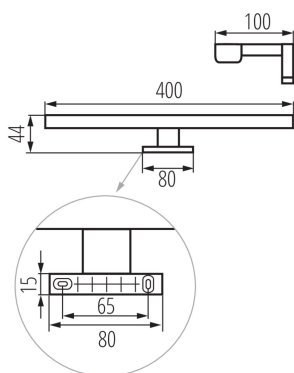

Linear LED furniture light

5905339349309

IP
44

Kanlux ASTIM is a bathroom luminaire with increased tightness (IP44). These luminaires are mounted to a mirror frame or cabinet. With three versatile colours, you can match them to bathrooms with traditional or modern decor.

GENERAL DATA:

Colour: black
Place of assembly: surface mounted
Place of application: Indoors
Minimum distance from the illuminated object: 0,1m
Compatible with a dimmer: no
Fixture lighting direction: down
Length [mm]: 400
Width [mm]: 100
Height [mm]: 44
Mercury content: no
Integrated LED light source: yes

TECHNICAL DATA:

Rated voltage [V]: 220-240 AC
Rated frequency [Hz]: 50
Maximum power [W]: 8
Class of protection against electric shock: II
Lampshade material: plastic
Diode type: LED SMD
Luminous flux [lm]: 590
Useful luminous flux of the light source Φ_{use} [lm]: 980
Colour temperature: white
Correlated colour temperature [K]: 4000
Colour consistency in McAdam ellipses: ≤ 6
Colour rendering index: 80
Service life [h]: 25000
Number of on/off cycles: ≥ 15000
Lighting angle [°]: X120/Y105
Luminous efficiency of the lamp [lm/W]: 74
Ambient temperature range to which the product can be exposed: 5÷30
Enclosure material: aluminum alloy
Connection type: Bolt terminal block
Range of sections of wires used [mm²]: 0,75÷1,5
Lamp-heating time [s]: ≤ 1
Lamp-ignition time [s]: $\leq 0,5$
IP class: 44

Date of issue: 15.11.2022, 02:08

We reserve the right to make technical changes. The data contained in this material are not legally binding.
Photometry: the results obtained from testing were from a specific sample.