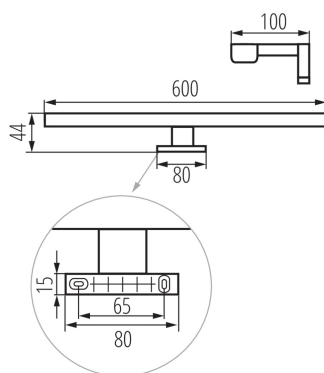

Linear LED furniture light

5905339349330

IP
44

Kanlux ASTIM is a bathroom luminaire with increased tightness (IP44). These luminaires are mounted to a mirror frame or cabinet. With three versatile colours, you can match them to bathrooms with traditional or modern decor.

GENERAL DATA:

Colour: black
Place of assembly: surface mounted
Place of application: Indoors
Minimum distance from the illuminated object: 0,1m
Compatible with a dimmer: no
Fixture lighting direction: down
Length [mm]: 600
Width [mm]: 100
Height [mm]: 44
Mercury content: no
Integrated LED light source: yes

TECHNICAL DATA:

Rated voltage [V]: 220-240 AC
Rated frequency [Hz]: 50
Maximum power [W]: 12
Class of protection against electric shock: II
Lampshade material: plastic
Diode type: LED SMD
Luminous flux [lm]: 910
Useful luminous flux of the light source Φ_{use} [lm]: 1450
Colour temperature: white
Correlated colour temperature [K]: 4000
Colour consistency in McAdam ellipses: ≤ 6
Colour rendering index: 80
Service life [h]: 25000
Number of on/off cycles: ≥ 15000
Lighting angle [°]: X120/Y105
Luminous efficiency of the lamp [lm/W]: 76
Ambient temperature range to which the product can be exposed: 5÷30
Enclosure material: aluminum alloy
Connection type: Bolt terminal block
Range of sections of wires used [mm²]: 0,75÷1,5
Lamp-heating time [s]: ≤ 1
Lamp-ignition time [s]: $\leq 0,5$
IP class: 44