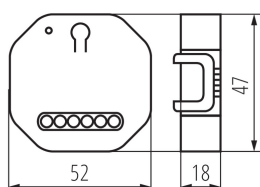

34949 S SWITCH SHUTTER

Switchbox relay

5905339349491

Amazon
Alexa
&
Google
Home

Relay for controlling motors of flush-mounted roller blinds and shutters (fi 60 boxes). It allows you to control roller blinds from the level of the application installed on your mobile device. Learn more about Kanlux SMART at www.kanluxsmart.com.

GENERAL DATA:

Colour: white

Place of assembly: Recessed mount in the wall, rail TH35

Place of application: Indoors

Control: Wi-Fi 2,4 GHz

TECHNICAL DATA:

Rated voltage [V]: 220-240 AC

Rated power [W]: 500

Class of protection against electric shock: II

Terminal type: Screw terminal

IP class: 20

LOGISTIC DATA:

Packaging method: 300

Number of units in the secondary packaging: 1

Number of units in the packaging: 300

Net unit weight [g]: 48

Grammage [g]: 59.67

Length of a unit pack [cm]: 6

Width of a unit pack [cm]: 5

Height of a unit pack [cm]: 3

Weight of a cardboard box [kg]: 17.901

Width of a cardboard box [cm]: 28

Height of a cardboard box [cm]: 34

Length of a cardboard box [cm]: 36.5

Volume of a cardboard box [m³]: 0.034748

Date of issue: 15.11.2022, 13:32

We reserve the right to make technical changes. The data contained in this material are not legally binding.

Photometry: the results obtained from testing were from a specific sample.

EN