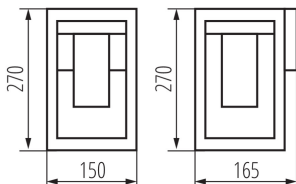

Garden light fitting with replaceable light source

5905339349804

IP
44

DESIGN
GN
unique

Kanlux VIMO luminaires series is characterised by a unique shape bringing to mind lanterns. These garden lamps with a replaceable light source are available in two colours: matte black and bronze (copper). Kanlux VIMO consists of two sizes of posts and a wall lamp, including a version with a motion sensor. This unconventional shape and IP44 tightness class will make Kanlux VIMO lamps look great in every garden or house environment.

GENERAL DATA:

Colour: black

Place of assembly: wall mounted

Place of application: Indoors and outdoors

Minimum distance from the illuminated object: 0,5m

Replaceable light source: yes

Length [mm]: 150

Width [mm]: 165

Height [mm]: 270

TECHNICAL DATA:

Rated voltage [V]: 220-240 AC

Rated frequency [Hz]: 50

Maximum power [W]: max 15

Class of protection against electric shock: I

Lampshade material: PC

Light source: LED

Light source included: no

Cap: E27

Ambient temperature range to which the product can be exposed: -20÷40

Enclosure material: aluminum alloy

Connection type: Bolt terminal block

Range of sections of wires used [mm²]: 1,5÷2,5

IP class: 44

LOGISTIC DATA:

Packaging method: 6

Number of units in the secondary packaging: 1

Number of units in the packaging: 6

Net unit weight [g]: 1130

Grammage [g]: 1361.67

Length of a unit pack [cm]: 17

Width of a unit pack [cm]: 15.5

Height of a unit pack [cm]: 28