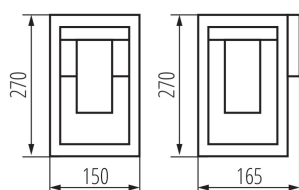

Garden light fitting with replaceable light source

5905339349811

IP
44

DESIGN
GN
unique

Kanlux VIMO luminaires series is characterised by a unique shape bringing to mind lanterns. These garden lamps with a replaceable light source are available in two colours: matte black and bronze (copper). Kanlux VIMO consists of two sizes of posts and a wall lamp, including a version with a motion sensor. This unconventional shape and IP44 tightness class will make Kanlux VIMO lamps look great in every garden or house environment.

GENERAL DATA:

Colour: brown

Place of assembly: wall mounted

Place of application: Indoors and outdoors

Minimum distance from the illuminated object: 0,5m

Replaceable light source: yes

Length [mm]: 150

Width [mm]: 165

Height [mm]: 270

TECHNICAL DATA:

Rated voltage [V]: 220-240 AC

Rated frequency [Hz]: 50

Maximum power [W]: max 15

Class of protection against electric shock: I

Lampshade material: PC

Light source: LED

Light source included: no

Cap: E27

Ambient temperature range to which the product can be exposed: -20÷40

Enclosure material: aluminum alloy

Connection type: Bolt terminal block

Range of sections of wires used [mm²]: 1,5÷2,5

IP class: 44

LOGISTIC DATA:

Packaging method: 6

Number of units in the secondary packaging: 1

Number of units in the packaging: 6

Net unit weight [g]: 1134

Grammage [g]: 1365

Length of a unit pack [cm]: 17

Width of a unit pack [cm]: 15.5

Height of a unit pack [cm]: 28