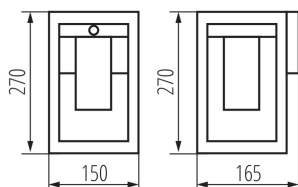

Garden light fitting with replaceable light source

5905339349828

IP
44

DESIGN
GN
unique

Kanlux VIMO luminaires series is characterised by a unique shape bringing to mind lanterns. These garden lamps with a replaceable light source are available in two colours: matte black and bronze (copper). Kanlux VIMO consists of two sizes of posts and a wall lamp, including a version with a motion sensor. This unconventional shape and IP44 tightness class will make Kanlux VIMO lamps look great in every garden or house environment.

GENERAL DATA:

Colour: black

Place of assembly: wall mounted

Place of application: Indoors and outdoors

Minimum distance from the illuminated object: 0,5m

Wykrywanie ruchu: yes

Replaceable light source: yes

Length [mm]: 150

Width [mm]: 165

Height [mm]: 270

Sensitivity regulation: yes

TECHNICAL DATA:

Rated voltage [V]: 220-240 AC

Rated frequency [Hz]: 50

Maximum power [W]: max 15

Class of protection against electric shock: I

Lampshade material: PC

Light source: LED

Light source included: no

Cap: E27

Ambient temperature range to which the product can be exposed: -20÷40

Enclosure material: aluminum alloy

Sensor type: PIR

Connection type: Bolt terminal block

Range of sections of wires used [mm²]: 1,5÷2,5

Sensor-operation time [second-minute]: 10-7

sensor working angle [°]: 100

Illumination-level setpoint by which the sensor detects movement [lx]: 10-2000

IP class: 44

Sensor range[m]: max 6