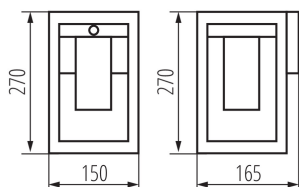

Garden light fitting with replaceable light source

5905339349835

IP
44

DESIGN
GN
unique

Kanlux VIMO luminaires series is characterised by a unique shape bringing to mind lanterns. These garden lamps with a replaceable light source are available in two colours: matte black and bronze (copper). Kanlux VIMO consists of two sizes of posts and a wall lamp, including a version with a motion sensor. This unconventional shape and IP44 tightness class will make Kanlux VIMO lamps look great in every garden or house environment.

GENERAL DATA:

Colour: brown
Place of assembly: wall mounted
Place of application: Indoors and outdoors
Minimum distance from the illuminated object: 0,5m
Wykrywanie ruchu: yes
Replaceable light source: yes
Length [mm]: 150
Width [mm]: 165
Height [mm]: 270
Sensitivity regulation: yes

TECHNICAL DATA:

Rated voltage [V]: 220-240 AC
Rated frequency [Hz]: 50
Maximum power [W]: max 15
Class of protection against electric shock: I
Lampshade material: PC
Light source: LED
Light source included: no
Cap: E27
Ambient temperature range to which the product can be exposed: -20÷40
Enclosure material: aluminum alloy
Sensor type: PIR
Connection type: Bolt terminal block
Range of sections of wires used [mm²]: 1,5÷2,5
Sensor-operation time [second-minute]: 10-7
sensor working angle [°]: 100
Illumination-level setpoint by which the sensor detects movement [lx]: 10-2000
IP class: 44
Sensor range[m]: max 6