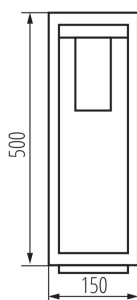

Garden light fitting with replaceable light source

5905339349842

IP
44

DESIGN
GN
unique

Kanlux VIMO luminaires series is characterised by a unique shape bringing to mind lanterns. These garden lamps with a replaceable light source are available in two colours: matte black and bronze (copper). Kanlux VIMO consists of two sizes of posts and a wall lamp, including a version with a motion sensor. This unconventional shape and IP44 tightness class will make Kanlux VIMO lamps look great in every garden or house environment.

GENERAL DATA:

Colour: black

Place of assembly: surface mounted

Place of application: Indoors and outdoors

Minimum distance from the illuminated object: 0,5m

Replaceable light source: yes

Length [mm]: 150

Width [mm]: 150

Height [mm]: 500

TECHNICAL DATA:

Rated voltage [V]: 220-240 AC

Rated frequency [Hz]: 50

Maximum power [W]: max 15

Class of protection against electric shock: I

Lampshade material: PC

Light source: LED

Light source included: no

Cap: E27

Ambient temperature range to which the product can be exposed: -20÷40

Enclosure material: aluminum alloy

Connection type: Bolt terminal block

Range of sections of wires used [mm²]: 1,5÷2,5

IP class: 44

LOGISTIC DATA:

Packaging method: 6

Number of units in the secondary packaging: 1

Number of units in the packaging: 6

Net unit weight [g]: 1552

Grammage [g]: 1878.33

Length of a unit pack [cm]: 17

Width of a unit pack [cm]: 15.5

Height of a unit pack [cm]: 51