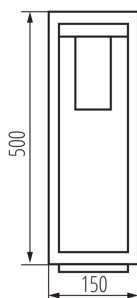

Garden light fitting with replaceable light source

5905339349859

IP
44

DESIGN
GN
unique

Kanlux VIMO luminaires series is characterised by a unique shape bringing to mind lanterns. These garden lamps with a replaceable light source are available in two colours: matte black and bronze (copper). Kanlux VIMO consists of two sizes of posts and a wall lamp, including a version with a motion sensor. This unconventional shape and IP44 tightness class will make Kanlux VIMO lamps look great in every garden or house environment.

GENERAL DATA:

Colour: brown

Place of assembly: surface mounted

Place of application: Indoors and outdoors

Minimum distance from the illuminated object: 0,5m

Replaceable light source: yes

Length [mm]: 150

Width [mm]: 150

Height [mm]: 500

TECHNICAL DATA:

Rated voltage [V]: 220-240 AC

Rated frequency [Hz]: 50

Maximum power [W]: max 15

Class of protection against electric shock: I

Lampshade material: PC

Light source: LED

Light source included: no

Cap: E27

Ambient temperature range to which the product can be exposed: -20÷40

Enclosure material: aluminum alloy

Connection type: Bolt terminal block

Range of sections of wires used [mm²]: 1,5÷2,5

IP class: 44

LOGISTIC DATA:

Packaging method: 6

Number of units in the secondary packaging: 1

Number of units in the packaging: 6

Net unit weight [g]: 1558

Grammage [g]: 1883.33

Length of a unit pack [cm]: 17

Width of a unit pack [cm]: 15.5

Height of a unit pack [cm]: 51