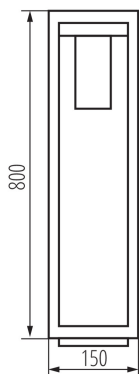

Garden light fitting with replaceable light source

5905339349880

IP
44

DESIGN
GN
unique

Kanlux VIMO luminaires series is characterised by a unique shape bringing to mind lanterns. These garden lamps with a replaceable light source are available in two colours: matte black and bronze (copper). Kanlux VIMO consists of two sizes of posts and a wall lamp, including a version with a motion sensor. This unconventional shape and IP44 tightness class will make Kanlux VIMO lamps look great in every garden or house environment.

GENERAL DATA:

Colour: black

Place of assembly: surface mounted

Place of application: Indoors and outdoors

Minimum distance from the illuminated object: 0,5m

Replaceable light source: yes

Length [mm]: 150

Width [mm]: 150

Height [mm]: 800

TECHNICAL DATA:

Rated voltage [V]: 220-240 AC

Rated frequency [Hz]: 50

Maximum power [W]: max 15

Class of protection against electric shock: I

Lampshade material: PC

Light source: LED

Light source included: no

Cap: E27

Ambient temperature range to which the product can be exposed: -20÷40

Enclosure material: aluminum alloy

Connection type: Bolt terminal block

Range of sections of wires used [mm²]: 1,5÷2,5

IP class: 44

LOGISTIC DATA:

Packaging method: 6

Number of units in the secondary packaging: 1

Number of units in the packaging: 6

Net unit weight [g]: 1908

Grammage [g]: 2366.67

Length of a unit pack [cm]: 17

Width of a unit pack [cm]: 15.5

Height of a unit pack [cm]: 81