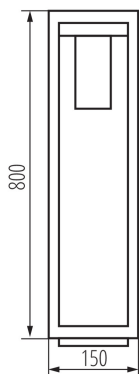

Garden light fitting with replaceable light source

5905339349897

IP
44

DESIGN
unique

Kanlux VIMO luminaires series is characterised by a unique shape bringing to mind lanterns. These garden lamps with a replaceable light source are available in two colours: matte black and bronze (copper). Kanlux VIMO consists of two sizes of posts and a wall lamp, including a version with a motion sensor. This unconventional shape and IP44 tightness class will make Kanlux VIMO lamps look great in every garden or house environment.

GENERAL DATA:

Colour: brown

Place of assembly: surface mounted

Place of application: Indoors and outdoors

Minimum distance from the illuminated object: 0,5m

Replaceable light source: yes

Length [mm]: 150

Width [mm]: 150

Height [mm]: 800

TECHNICAL DATA:

Rated voltage [V]: 220-240 AC

Rated frequency [Hz]: 50

Maximum power [W]: max 15

Class of protection against electric shock: I

Lampshade material: PC

Light source: LED

Light source included: no

Cap: E27

Ambient temperature range to which the product can be exposed: -20÷40

Enclosure material: aluminum alloy

Connection type: Bolt terminal block

Range of sections of wires used [mm²]: 1,5÷2,5

IP class: 44

LOGISTIC DATA:

Packaging method: 6

Number of units in the secondary packaging: 1

Number of units in the packaging: 6

Net unit weight [g]: 1922

Grammage [g]: 2368.33

Length of a unit pack [cm]: 17

Width of a unit pack [cm]: 15.5

Height of a unit pack [cm]: 81