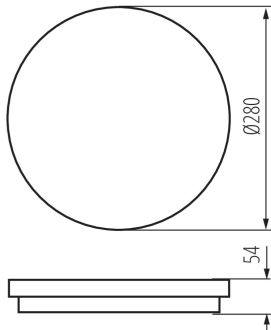

35001 STIVI LED 24W-NW-O-SE

Ceiling-mounted LED light fitting