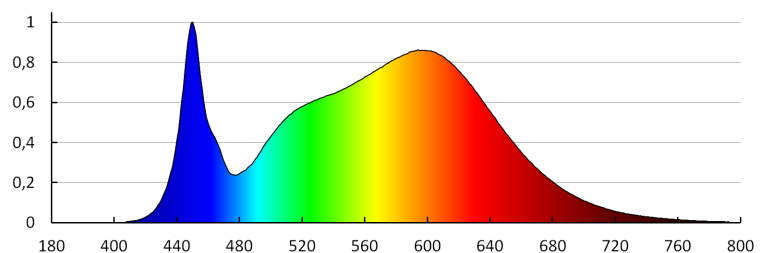

ADDITIONAL INFORMATION:

- 5 years Warranty under the terms of the warranty statement, available on our website