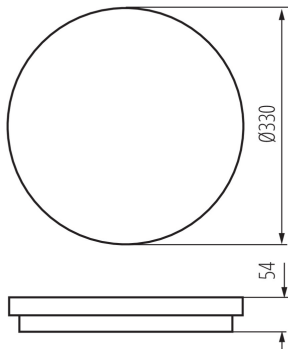

35003 STIVI LED 36W-NW-O-SE

Ceiling-mounted LED light fitting