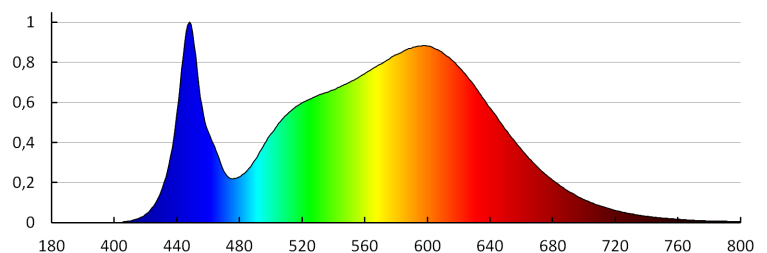

ADDITIONAL INFORMATION:

- 5 years Warranty under the terms of the warranty statement, available on our website