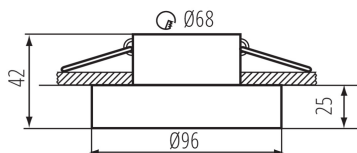

35281 ELICEO DSO W/W

Ring for spotlight fittings

5905339352811

unique
LIGHT
effect

HIGH
quality
finish

Kanlux ELICEO are decorative rings (fixed downlights) with an unusual lighting effect. In addition to the main light source, they also have two luminous rings in the housing, which gives a unique decorative effect. They are available in three colour versions: white, black and white-gold. You can choose your own luminaire for the rings, which will allow you to adapt Kanlux ELICEO to your installation (12V or 230V).

GENERAL DATA:

Colour: white

Place of assembly: Recessed mount in the ceiling

Place of application: Indoors

Minimum distance from the illuminated object : 0,5m

Decorative ring without a ceramic frame: yes

The product is not suitable to be covered with a heat-insulating material: yes

Height [mm]: 42

Diameter [mm]: 96

Assembly hole [mm]: Ø68

TECHNICAL DATA:

Rated voltage [V]: 12 AC; 12 DC; 220-240 AC

Maximum power [W]: max 10

Class of protection against electric shock : II/III

Light source: MR16/PAR16

Light source included: no

Cap: Gx5,3/GU10

Ambient temperature range to which the product can be exposed: 5÷25

Enclosure material: aluminum alloy

Lighting-fixture angle regulation : none

IP class: 20

LOGISTIC DATA:

Unit of measurement: unit

Packaging method: 50

Number of units in the secondary packaging : 1

Number of units in the packaging: 50

Net unit weight [g]: 136

Grammage [g]: 204.8

Gross unit weight [g]: 168

Length of a unit pack [cm]: 10

Width of a unit pack [cm]: 5