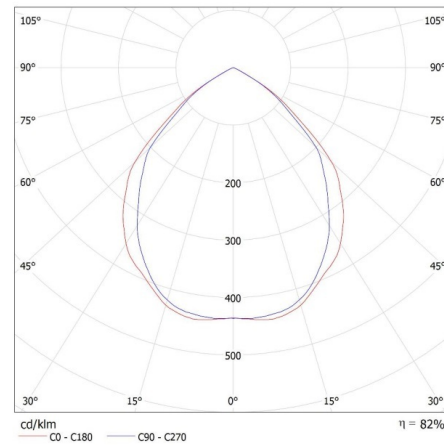

Ring for spotlight fittings

Height of a unit pack [cm]: 10

Weight of a cardboard box [kg]: 10.24

Width of a cardboard box [cm]: 28.5

Height of a cardboard box [cm]: 23

Length of a cardboard box [cm] : 52.5

Volume of a cardboard box [m³]: 0.034414

ADDITIONAL INFORMATION:

- Decorative ring without a ceramic frame

KANLUX S.A. (kat 35281) ELICEO DSO WW + IQ-LED ... 6,5W / LDC (Polar)

Luminaire: KANLUX S.A. (kat 35281) ELICEO DSO WW + IQ-LED ... 6,5W
Lamps: 1 x IQ-LED GU10 6,5W-WW