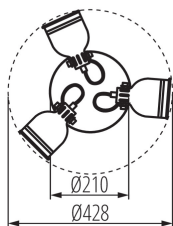

35645 DERATO EL-30 W-SR

Wall & ceiling lighting fitting

5905339356451

HIGH
quality
finish

MO
DE
RN
design

The new series of Kanlux DERATO luminaires is reminiscent of the RETRO style. These are luminaires in two colors: white and black, which have from 1 to 4 light points. Kanlux DERATO single-point lamps will also successfully fulfill the role of a wall lamp. Large lampshades of these luminaires also offer great possibilities for the use of various light sources with an E14 cap (max 8W). Kanlux DERATO luminaires use a quick mount terminals for convenient and quick installation. An additional advantage is the very wide possibility of directing the lampshade to any place (two rotation axes: 350 and 150 degrees).

GENERAL DATA:

Colour: white / silver

Place of assembly: wall mounted, ceiling mounted

Place of application: Indoors

Minimum distance from the illuminated object: 0,5m

Length [mm]: 428

Width [mm]: 428

Height [mm]: 150

Diameter [mm]: 110

TECHNICAL DATA:

Rated voltage [V]: 220-240 AC

Rated frequency [Hz]: 50

Maximum power [W]: 3x max 8

Class of protection against electric shock: I

Light source included: no

Cap: E14

IP class: 20

LOGISTIC DATA:

Packaging method: 6

Number of units in the secondary packaging: 1

Number of units in the packaging: 6

Net unit weight [g]: 976

Grammage [g]: 1346.67

Length of a unit pack [cm]: 28