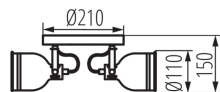

35645 DERATO EL-30 W-SR

Wall & ceiling lighting fitting

5905339356451

HIGH
quality
finish

MO
DE
RN
design

The new series of Kanlux DERATO luminaires is reminiscent of the RETRO style. These are luminaires in two colors: white and black, which have from 1 to 4 light points. Kanlux DERATO single-point lamps will also successfully fulfill the role of a wall lamp. Large lampshades of these luminaires also offer great possibilities for the use of various light sources with an E14 cap (max 8W). Kanlux DERATO luminaires use a quick mount terminals for convenient and quick installation. An additional advantage is the very wide possibility of directing the lampshade to any place (two rotation axes: 350 and 150 degrees).

GENERAL DATA:

Colour: white / silver

Place of assembly: wall mounted, ceiling mounted

Place of application: Indoors

Minimum distance from the illuminated object: 0,5m

Length [mm]: 428

Width [mm]: 428

Height [mm]: 150