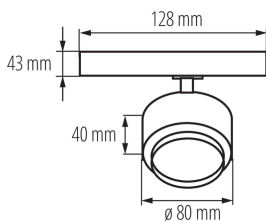

Track light projector

5905339356505

Kanlux BTL LED is a new design of luminaires adapted to the Kanlux TEAR system and to the majority of 3-circuit rail systems. Luminaires are equipped with a power supply integrated with the adapter. Kanlux BTL are luminaires in the directional version with a lens and lighting angle adjustment in the range from 15° to 45°. Optionally, a diffuser with a honeycomb structure that reduces glare can be used. In Kanlux BTL we can choose the power (18W 28W 38W), the color of the housing (white or black) and the color of light (warm or neutral). The Kanlux BTL series of luminaires has a high color rendering index Ra 90+, and their high quality is confirmed by a 5-year warranty.

GENERAL DATA:

Colour: white

Place of assembly: na szynę TEAR

Place of application: Indoors

Minimum distance from the illuminated object: 0,5m

Compatible with a dimmer: no

Integrated LED light source: yes

TECHNICAL DATA: