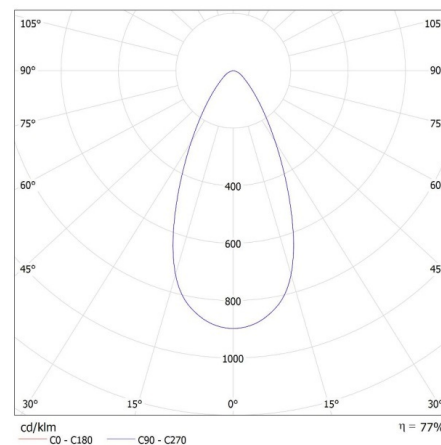

KANLUX S.A. (kat 35650) BTL 18W-930-W 45deg / LDC (Polar)

KANLUX S.A. (kat 35650) BTL 18W-930-W 15deg / LDC (Polar)