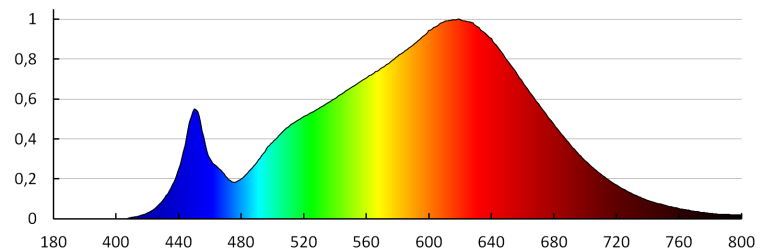

ADDITIONAL INFORMATION:

- 5 years Warranty under the terms of the warranty statement, available on our website