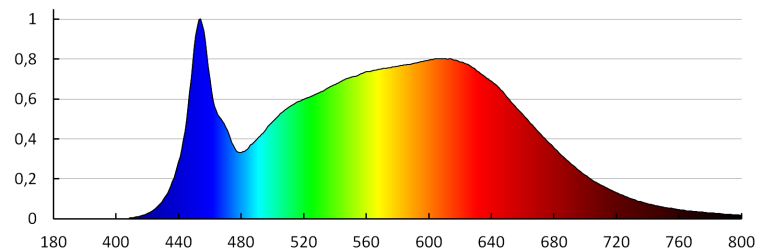

ADDITIONAL INFORMATION:

- 5 years Warranty under the terms of the warranty statement, available on our website