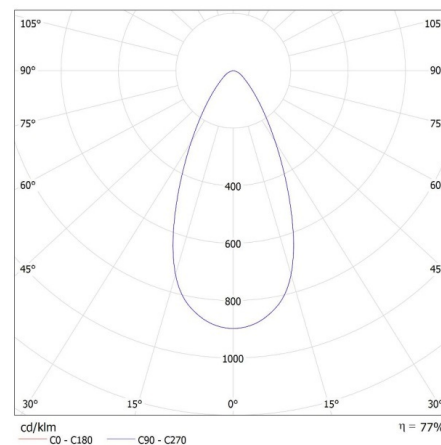

KANLUX S.A. (kat 35652) BTL 18W-940-W 45deg / LDC (Polar)

KANLUX S.A. (kat 35652) BTL 18W-940-W 15deg / LDC (Polar)