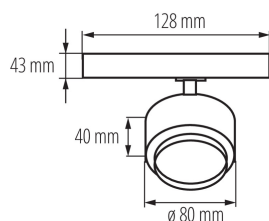

Track light projector

5905339356529

Kanlux BTL LED is a new design of luminaires adapted to the Kanlux TEAR system and to the majority of 3-circuit rail systems. Luminaires are equipped with a power supply integrated with the adapter. Kanlux BTL are luminaires in the directional version with a lens and lighting angle adjustment in the range from 15° to 45°. Optionally, a diffuser with a honeycomb structure that reduces glare can be used. In Kanlux BTL we can choose the power (18W 28W 38W), the color of the housing (white or black) and the color of light (warm or neutral). The Kanlux BTL series of luminaires has a high color rendering index Ra 90+, and their high quality is confirmed by a 5-year warranty.

GENERAL DATA:

Colour: white
Place of assembly: na szynę TEAR
Place of application: Indoors
Minimum distance from the illuminated object: 0,5m
Compatible with a dimmer: no
Integrated LED light source: yes

TECHNICAL DATA:

Rated voltage [V]: 220-240 AC
Rated frequency [Hz]: 50
Maximum power [W]: 18
Class of protection against electric shock: II
Diode type: LED COB
Luminous flux [lm]: 1800
Colour temperature: white
Correlated colour temperature [K]: 4000
Colour consistency in McAdam ellipses: ≤6
Colour rendering index: 90
Service life [h]: 50000
Number of on/off cycles: ≥30000
Lighting angle [°]: 15-45
Luminous efficiency of the lamp [lm/W]: 100
Ambient temperature range to which the product can be exposed: 5+25
Enclosure material: aluminum alloy
Lamp-heating time [s]: ≤1
Lamp-ignition time [s]: ≤0,5
The fixture is movable horizontally [°]: 340
The fixture is movable vertically [°]: 90
IP class: 20