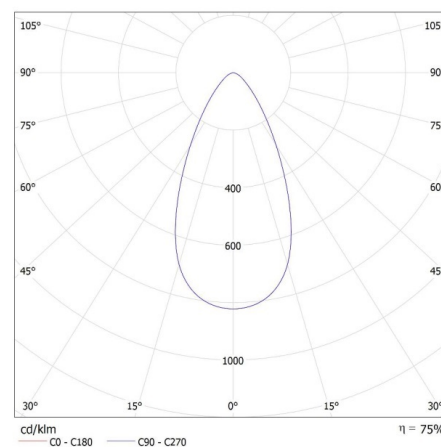

KANLUX S.A. (kat 35653) BTL 18W-940-B 45deg / LDC (Polar)

KANLUX S.A. (kat 35653) BTL 18W-940-B 15deg / LDC (Polar)