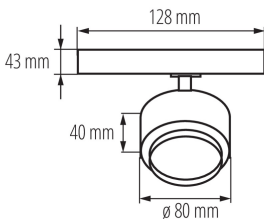

35653 BTL 18W-940-B

Track light projector

5905339356536

Kanlux BTL LED is a new design of luminaires adapted to the Kanlux TEAR system and to the majority of 3-circuit rail systems. Luminaires are equipped with a power supply integrated with the adapter. Kanlux BTL are luminaires in the directional version with a lens and lighting angle adjustment in the range from 15° to 45°. Optionally, a diffuser with a honeycomb structure that reduces glare can be used. In Kanlux BTL we can choose the power (18W 28W 38W), the color of the housing (white or black) and the color of light (warm or neutral). The Kanlux BTL series of luminaires has a high color rendering index Ra 90+, and their high quality is confirmed by a 5-year warranty.

GENERAL DATA:

Colour: black

Place of assembly: na szynę TEAR

Place of application: Indoors

Minimum distance from the illuminated object: 0,5m

Compatible with a dimmer: no

Integrated LED light source: yes

TECHNICAL DATA: