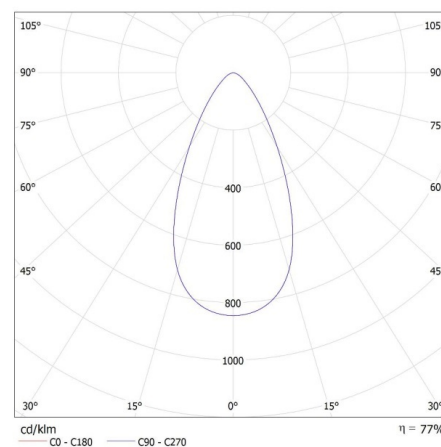

KANLUX S.A. (kat 35657) BTL 28W-940-B 45deg / LDC (Polar)

KANLUX S.A. (kat 35657) BTL 28W-940-B 15deg / LDC (Polar)