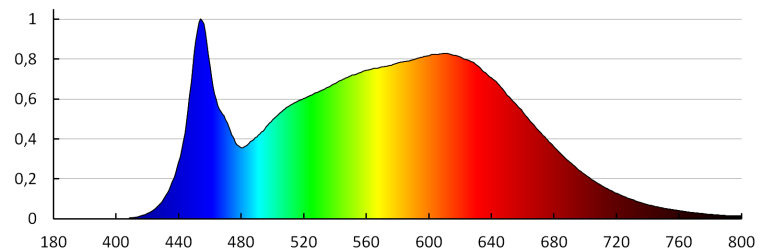

ADDITIONAL INFORMATION:

- 5 years Warranty under the terms of the warranty statement, available on our website