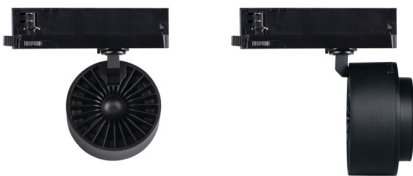

Track light projector

5905339356574

Kanlux BTL LED is a new design of luminaires adapted to the Kanlux TEAR system and to the majority of 3-circuit rail systems. Luminaires are equipped with a power supply integrated with the adapter. Kanlux BTL are luminaires in the directional version with a lens and lighting angle adjustment in the range from 15° to 45°. Optionally, a diffuser with a honeycomb structure that reduces glare can be used. In Kanlux BTL we can choose the power (18W 28W 38W), the color of the housing (white or black) and the color of light (warm or neutral). The Kanlux BTL series of luminaires has a high color rendering index Ra 90+, and their high quality is confirmed by a 5-year warranty.

GENERAL DATA:

Colour: black

Place of assembly: na szynę TEAR

Place of application: Indoors

Minimum distance from the illuminated object: 0,5m

Compatible with a dimmer: no

Integrated LED light source: yes

TECHNICAL DATA:

Rated voltage [V]: 220-240 AC

Rated frequency [Hz]: 50

Maximum power [W]: 28

Class of protection against electric shock: II

Diode type: LED COB

Luminous flux [lm]: 2800

Colour temperature: white

Correlated colour temperature [K]: 4000

Enclosure material: aluminum alloy

Lamp-heating time [s]: ≤1

Lamp-ignition time [s]: ≤0,5

The fixture is movable horizontally [°]: 340

The fixture is movable vertically [°]: 90

IP class: 20

Track light projector