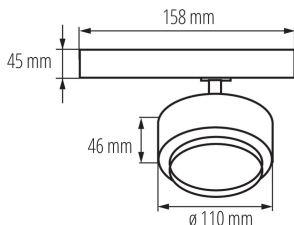

Track light projector

5905339356574

Kanlux BTL LED is a new design of luminaires adapted to the Kanlux TEAR system and to the majority of 3-circuit rail systems. Luminaires are equipped with a power supply integrated with the adapter. Kanlux BTL are luminaires in the directional version with a lens and lighting angle adjustment in the range from 15° to 45°. Optionally, a diffuser with a honeycomb structure that reduces glare can be used. In Kanlux BTL we can choose the power (18W 28W 38W), the color of the housing (white or black) and the color of light (warm or neutral). The Kanlux BTL series of luminaires has a high color rendering index Ra 90+, and their high quality is confirmed by a 5-year warranty.

GENERAL DATA:

Colour: black

Place of assembly: na szynę TEAR

Place of application: Indoors

Minimum distance from the illuminated object: 0,5m

Compatible with a dimmer: no

Integrated LED light source: yes

TECHNICAL DATA:

LOGISTIC DATA:

Unit of measurement: unit
Packaging method: 20
Number of units in the secondary packaging : 1
Number of units in the packaging : 20
Net unit weight [g]: 580
Grammage [g]: 680
Length of a unit pack [cm]: 11.5
Width of a unit pack [cm]: 11
Height of a unit pack [cm]: 16.5
Weight of a cardboard box [kg]: 13.6
Width of a cardboard box [cm]: 35
Height of a cardboard box [cm]: 25
Length of a cardboard box [cm]: 60.5
Volume of a cardboard box [m³]: 0.052938