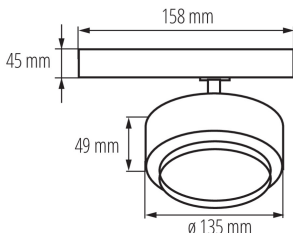

Track light projector

5905339356581

Kanlux BTL LED is a new design of luminaires adapted to the Kanlux TEAR system and to the majority of 3-circuit rail systems. Luminaires are equipped with a power supply integrated with the adapter. Kanlux BTL are luminaires in the directional version with a lens and lighting angle adjustment in the range from 15° to 45°. Optionally, a diffuser with a honeycomb structure that reduces glare can be used. In Kanlux BTL we can choose the power (18W 28W 38W), the color of the housing (white or black) and the color of light (warm or neutral). The Kanlux BTL series of luminaires has a high color rendering index Ra 90+, and their high quality is confirmed by a 5-year warranty.

GENERAL DATA:

Colour: white
Place of assembly: na szynę TEAR
Place of application: Indoors
Minimum distance from the illuminated object: 0,5m
Compatible with a dimmer: no
Integrated LED light source: yes

TECHNICAL DATA:

Rated voltage [V]: 220-240 AC
Rated frequency [Hz]: 50
Maximum power [W]: 38
Class of protection against electric shock: II
Diode type: LED COB
Luminous flux [lm]: 4000
Colour temperature: Warm white
Correlated colour temperature [K]: 3000
Colour consistency in McAdam ellipses: ≤6
Colour rendering index: 90
Service life [h]: 50000
Number of on/off cycles: ≥30000
Lighting angle [°]: 15-45
Luminous efficiency of the lamp [lm/W]: 105
Ambient temperature range to which the product can be exposed: 5+25
Enclosure material: aluminum alloy
Lamp-heating time [s]: ≤1
Lamp-ignition time [s]: ≤0,5
The fixture is movable horizontally [°]: 340
The fixture is movable vertically [°]: 90
IP class: 20