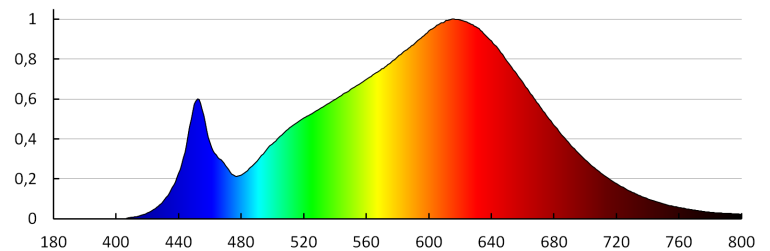

ADDITIONAL INFORMATION:

- 5 years Warranty under the terms of the warranty statement, available on our website