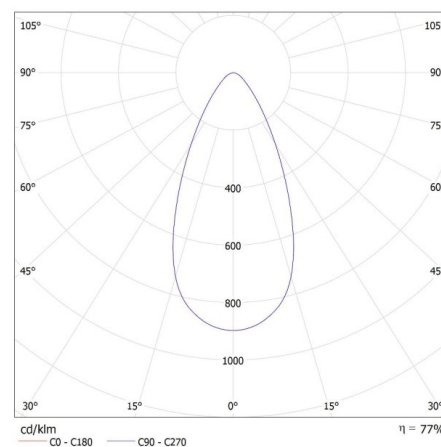

KANLUX S.A. (kat 35658) BTL 38W-930-W 45deg / LDC (Polar)

KANLUX S.A. (kat 35658) BTL 38W-930-W 15deg / LDC (Polar)