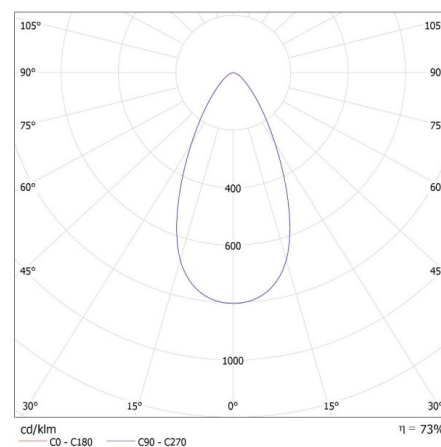

KANLUX S.A. (kat 35659) BTL 38W-930-B 45deg / LDC (Polar)

KANLUX S.A. (kat 35659) BTL 38W-930-B 15deg / LDC (Polar)