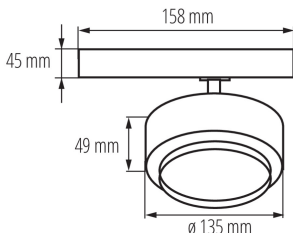

Track light projector

5905339356598

Kanlux BTL LED is a new design of luminaires adapted to the Kanlux TEAR system and to the majority of 3-circuit rail systems. Luminaires are equipped with a power supply integrated with the adapter. Kanlux BTL are luminaires in the directional version with a lens and lighting angle adjustment in the range from 15° to 45°. Optionally, a diffuser with a honeycomb structure that reduces glare can be used. In Kanlux BTL we can choose the power (18W 28W 38W), the color of the housing (white or black) and the color of light (warm or neutral). The Kanlux BTL series of luminaires has a high color rendering index Ra 90+, and their high quality is confirmed by a 5-year warranty.

GENERAL DATA:

Colour: black

Place of assembly: na szynę TEAR

Place of application: Indoors

Minimum distance from the illuminated object: 0,5m

Compatible with a dimmer: no

Integrated LED light source: yes

TECHNICAL DATA: