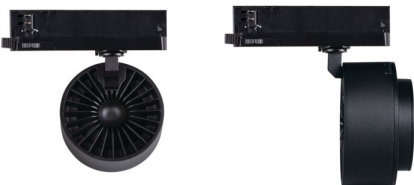

Track light projector

5905339356598

Kanlux BTL LED is a new design of luminaires adapted to the Kanlux TEAR system and to the majority of 3-circuit rail systems. Luminaires are equipped with a power supply integrated with the adapter. Kanlux BTL are luminaires in the directional version with a lens and lighting angle adjustment in the range from 15° to 45°. Optionally, a diffuser with a honeycomb structure that reduces glare can be used. In Kanlux BTL we can choose the power (18W 28W 38W), the color of the housing (white or black) and the color of light (warm or neutral). The Kanlux BTL series of luminaires has a high color rendering index Ra 90+, and their high quality is confirmed by a 5-year warranty.

GENERAL DATA:

Colour: black

Place of assembly: na szynę TEAR

Place of application: Indoors

Minimum distance from the illuminated object: 0,5m

Compatible with a dimmer: no

Integrated LED light source: yes

TECHNICAL DATA:

Rated voltage [V]: 220-240 AC

Rated frequency [Hz]: 50

Maximum power [W]: 38

Class of protection against electric shock: II

Diode type: LED COB

Luminous flux [lm]: 3800

Colour temperature: Warm white

Correlated colour temperature [K]: 3000

Enclosure material: aluminum alloy

Lamp-heating time [s]: ≤1

Lamp-ignition time [s]: ≤0,5

The fixture is movable horizontally [°]: 340

The fixture is movable vertically [°]: 90

IP class: 20

Track light projector