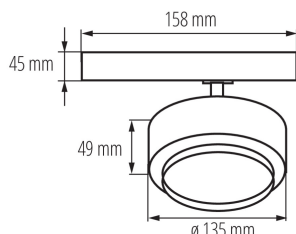

Track light projector

5905339356604

Kanlux BTL LED is a new design of luminaires adapted to the Kanlux TEAR system and to the majority of 3-circuit rail systems. Luminaires are equipped with a power supply integrated with the adapter. Kanlux BTL are luminaires in the directional version with a lens and lighting angle adjustment in the range from 15° to 45°. Optionally, a diffuser with a honeycomb structure that reduces glare can be used. In Kanlux BTL we can choose the power (18W 28W 38W), the color of the housing (white or black) and the color of light (warm or neutral). The Kanlux BTL series of luminaires has a high color rendering index Ra 90+, and their high quality is confirmed by a 5-year warranty.

GENERAL DATA:

Colour: white
Place of assembly: na szynę TEAR
Place of application: Indoors
Minimum distance from the illuminated object: 0,5m
Compatible with a dimmer: no
Integrated LED light source: yes

TECHNICAL DATA:

Rated voltage [V]: 220-240 AC
Rated frequency [Hz]: 50
Maximum power [W]: 38
Class of protection against electric shock: II
Diode type: LED COB
Luminous flux [lm]: 4000
Colour temperature: white
Correlated colour temperature [K]: 4000
Colour consistency in McAdam ellipses: ≤6
Colour rendering index: 90
Service life [h]: 50000
Number of on/off cycles: ≥30000
Lighting angle [°]: 15-45
Luminous efficiency of the lamp [lm/W]: 105
Ambient temperature range to which the product can be exposed: 5+25
Enclosure material: aluminum alloy
Lamp-heating time [s]: ≤1
Lamp-ignition time [s]: ≤0,5
The fixture is movable horizontally [°]: 340
The fixture is movable vertically [°]: 90
IP class: 20