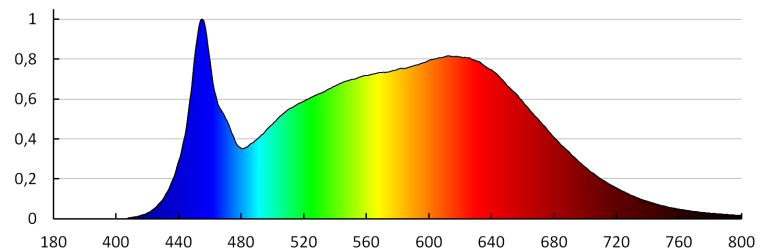

ADDITIONAL INFORMATION:

- 5 years Warranty under the terms of the warranty statement, available on our website