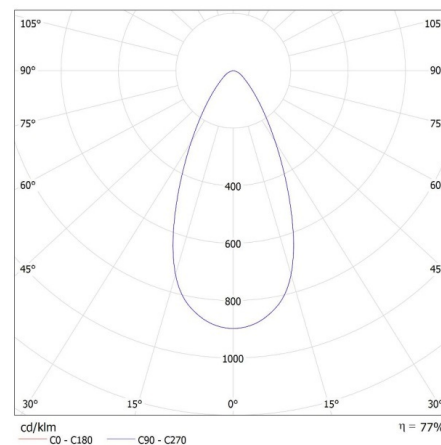

KANLUX S.A. (kat 35660) BTL 38W-940-W 45deg / LDC (Polar)

KANLUX S.A. (kat 35660) BTL 38W-940-W 15deg / LDC (Polar)