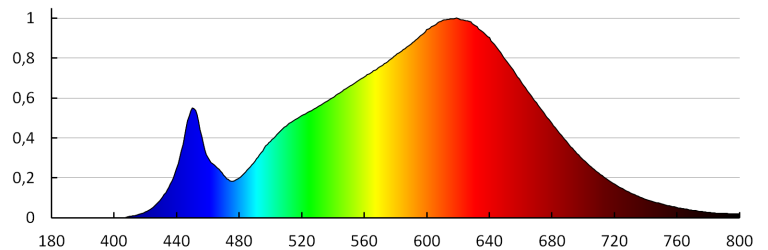

ADDITIONAL INFORMATION:

- 5 years Warranty under the terms of the warranty statement, available on our website