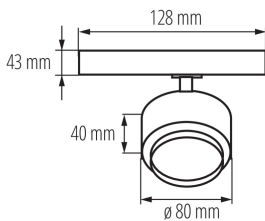

35662 BTLW 18W-930-W

Track light projector

5905339356628

Kanlux BTLW LED is a new design of luminaires adapted to the Kanlux TEAR rail system and to the majority of 3-circuit rail systems. Luminaires are equipped with a power supply integrated with the adapter. Kanlux BTLW are characterized by a milky lamp diffusing light, providing a wide viewing angle of 120°. They are available in 18W, two housing colors (white or black) and two light colors. They are perfect for home conditions, as general lighting and wherever a wide lighting beam angle of the luminaire is needed

GENERAL DATA:

Colour: white

Place of assembly: na szynę TEAR

Place of application: Indoors

Minimum distance from the illuminated object: 0,5m

Compatible with a dimmer: no

Integrated LED light source: yes

TECHNICAL DATA:

Enclosure material: aluminum alloy

Lamp-heating time [s]: ≤1

Lamp-ignition time [s]: ≤0,5

The fixture is movable horizontally [°]: 340

The fixture is movable vertically [°]: 90

IP class: 20

LOGISTIC DATA:

Unit of measurement: unit

Track light projector

Packaging method: 30

Number of units in the secondary packaging: 1

Number of units in the packaging: 30

Net unit weight [g]: 260

Grammage [g]: 340

Length of a unit pack [cm]: 12

Width of a unit pack [cm]: 8.5