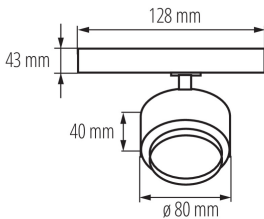

Track light projector

5905339356635

Kanlux BTLW LED is a new design of luminaires adapted to the Kanlux TEAR rail system and to the majority of 3-circuit rail systems. Luminaires are equipped with a power supply integrated with the adapter. Kanlux BTLW are characterized by a milky lamp diffusing light, providing a wide viewing angle of 120°. They are available in 18W, two housing colors (white or black) and two light colors. They are perfect for home conditions, as general lighting and wherever a wide lighting beam angle of the luminaire is needed

GENERAL DATA:

Colour: black

Place of assembly: na szynę TEAR

Place of application: Indoors

Minimum distance from the illuminated object: 0,5m

Compatible with a dimmer: no

Integrated LED light source: yes

TECHNICAL DATA:

Enclosure material: aluminum alloy

Lamp-heating time [s]: ≤1

Lamp-ignition time [s]: ≤0,5

The fixture is movable horizontally [°]: 340

The fixture is movable vertically [°]: 90

IP class: 20

LOGISTIC DATA:

Unit of measurement: unit

Track light projector

Packaging method: 30

Number of units in the secondary packaging: 1

Number of units in the packaging: 30

Net unit weight [g]: 260

Grammage [g]: 340

Length of a unit pack [cm]: 12

Width of a unit pack [cm]: 8.5