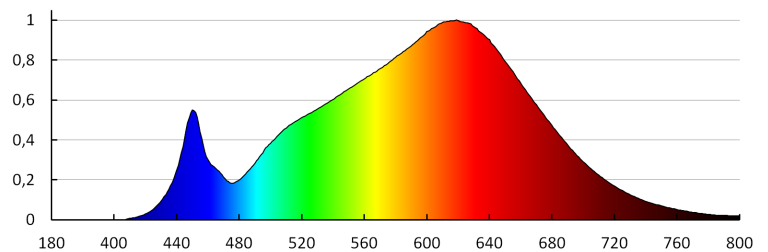

ADDITIONAL INFORMATION:

- 5 years Warranty under the terms of the warranty statement, available on our website