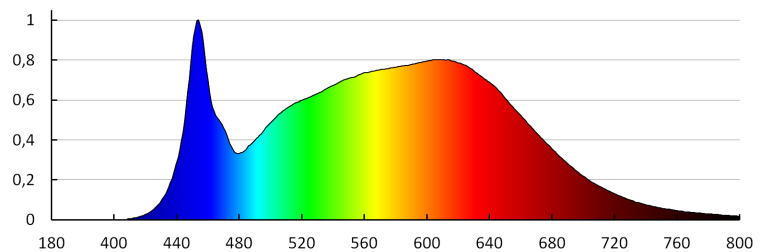

ADDITIONAL INFORMATION:

- 5 years Warranty under the terms of the warranty statement, available on our website