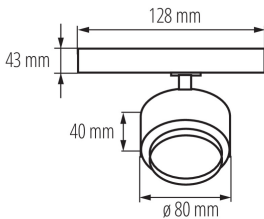

35665 BTLW 18W-940-B

Track light projector

5905339356659

Kanlux BTLW LED is a new design of luminaires adapted to the Kanlux TEAR rail system and to the majority of 3-circuit rail systems. Luminaires are equipped with a power supply integrated with the adapter. Kanlux BTLW are characterized by a milky lamp diffusing light, providing a wide viewing angle of 120°. They are available in 18W, two housing colors (white or black) and two light colors. They are perfect for home conditions, as general lighting and wherever a wide lighting beam angle of the luminaire is needed

GENERAL DATA:

Colour: black

Place of assembly: na szynę TEAR

Place of application: Indoors

Minimum distance from the illuminated object: 0,5m

Compatible with a dimmer: no

Integrated LED light source: yes

TECHNICAL DATA:

Rated voltage [V]: 220-240 AC

Rated frequency [Hz]: 50

Maximum power [W]: 18

Class of protection against electric shock: II

Diode type: LED COB

Luminous flux [lm]: 1400

Colour temperature: white

Correlated colour temperature [K]: 4000

Colour consistency in McAdam ellipses: ≤6

Colour rendering index: 90

Service life [h]: 50000

Number of on/off cycles: ≥30000

Lighting angle [°]: 120

Luminous efficiency of the lamp [lm/W]: 78

Ambient temperature range to which the product can be exposed: 5+25

Enclosure material: aluminum alloy

Lamp-heating time [s]: ≤1

Lamp-ignition time [s]: ≤0,5

The fixture is movable horizontally [°]: 340

The fixture is movable vertically [°]: 90

IP class: 20

LOGISTIC DATA:

Unit of measurement: unit