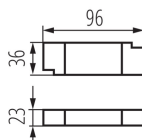

35670 TIBERI PRO 20W-940-W

Downlight fitting

5905339356703

Kanlux TIBERI PRO are flush-mounted luminaires, which means they are perfectly compatible with suspended ceilings. They perfectly illuminate passageways, sanitary facilities or office and retail areas. The advantages of these downlights include: 50,000 hours of service life, excellent reproduction of natural colours (CRI>90), luminous efficacy of up to 105lm/W and a 5-year warranty. The increased protection rating (IP44/20) of Kanlux TIBERI PRO luminaires protects them from dust, particles and moisture.

GENERAL DATA:

Colour: white

Place of assembly: Recessed mount in the ceiling

Place of application: Indoors

Minimum distance from the illuminated object: 0,5m

Compatible with a dimmer: no

The product is not suitable to be covered with a heat-insulating material: yes

Height [mm]: 63

Diameter [mm]: 140

Assembly hole [mm]: 125

Integrated LED light source: yes

TECHNICAL DATA:

Rated voltage [V]: 220-240 AC

Rated frequency [Hz]: 50

Maximum power [W]: 20

Class of protection against electric shock: II

Lampshade material: plastic

Diode type: LED SMD

Luminous flux [lm]: 2100

Colour temperature: white

Correlated colour temperature [K]: 4000

Colour consistency in McAdam ellipses: ≤6

Colour rendering index: 90

Service life [h]: 50000

Number of on/off cycles: ≥30000

Lighting angle [°]: 90

Luminous efficiency of the lamp [lm/W]: 105

Ambient temperature range to which the product can be exposed: 5÷25

Enclosure material: aluminum alloy

Connection type: Terminal block

Lamp-heating time [s]: ≤1