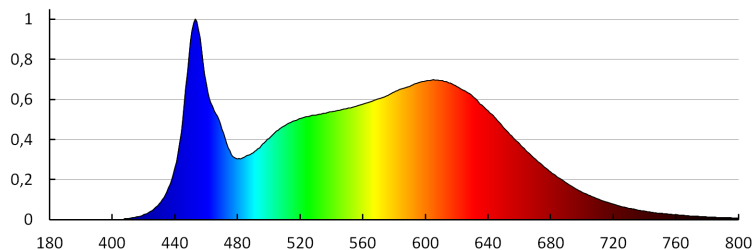

ADDITIONAL INFORMATION:

- 5 years Warranty under the terms of the warranty statement, available on our website

KANLUX S.A. (kat 35670) TIBERI PRO 20W-940-W / LDC (Polar)