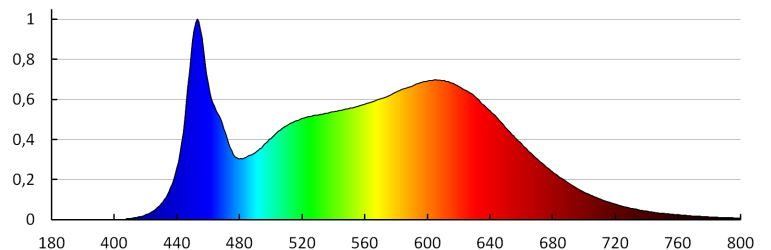

Downlight fitting

Lamp-ignition time [s]: $\leq 0,5$

IP class: 44/20

LOGISTIC DATA:

Packaging method: 24

Number of units in the secondary packaging: 1

Number of units in the packaging: 24

Net unit weight [g]: 420

Grammage [g]: 515

Length of a unit pack [cm]: 14.5

Width of a unit pack [cm]: 8.5

Height of a unit pack [cm]: 16.5

Weight of a cardboard box [kg]: 12.36

Width of a cardboard box [cm]: 34.5

Height of a cardboard box [cm]: 28.5

Length of a cardboard box [cm]: 60

Volume of a cardboard box [m³]: 0.058995

ADDITIONAL INFORMATION:

- 5 years Warranty under the terms of the warranty statement, available on our website

KANLUX S.A. (kat 35671) TIBERI PRO 20W-940-B / LDC (Polar)