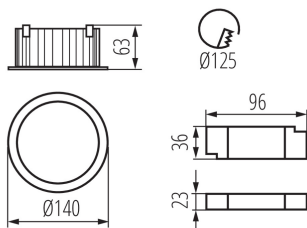

35671 TIBERI PRO 20W-940-B

Downlight fitting

5905339356710

Kanlux TIBERI PRO are flush-mounted luminaires, which means they are perfectly compatible with suspended ceilings. They perfectly illuminate passageways, sanitary facilities or office and retail areas. The advantages of these downlights include: 50,000 hours of service life, excellent reproduction of natural colours (CRI>90), luminous efficacy of up to 105lm/W and a 5-year warranty. The increased protection rating (IP44/20) of Kanlux TIBERI PRO luminaires protects them from dust, particles and moisture.

GENERAL DATA:

Colour: black

Place of assembly: Recessed mount in the ceiling

Place of application: Indoors

Minimum distance from the illuminated object: 0,5m

Compatible with a dimmer: no

The product is not suitable to be covered with a heat-insulating material: yes

Height [mm]: 63

Diameter [mm]: 140

Assembly hole [mm]: 125

Integrated LED light source: yes

TECHNICAL DATA:

Rated voltage [V]: 220-240 AC

Rated frequency [Hz]: 50

Maximum power [W]: 20

Class of protection against electric shock: II

Lampshade material: plastic

Diode type: LED SMD

Luminous flux [lm]: 1900

Colour temperature: white

Correlated colour temperature [K]: 4000

Colour consistency in McAdam ellipses: ≤6

Colour rendering index: 90

Service life [h]: 50000

Number of on/off cycles: ≥30000

Lighting angle [°]: 90

Luminous efficiency of the lamp [lm/W]: 95

Ambient temperature range to which the product can be exposed: 5÷25

Enclosure material: aluminum alloy

Connection type: Terminal block

Lamp-heating time [s]: ≤1