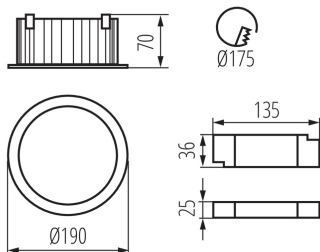

Downlight fitting

5905339356727

Kanlux TIBERI PRO are flush-mounted luminaires, which means they are perfectly compatible with suspended ceilings. They perfectly illuminate passageways, sanitary facilities or office and retail areas. The advantages of these downlights include: 50,000 hours of service life, excellent reproduction of natural colours (CRI>90), luminous efficacy of up to 105lm/W and a 5-year warranty. The increased protection rating (IP44/20) of Kanlux TIBERI PRO luminaires protects them from dust, particles and moisture.

GENERAL DATA:

Colour: white

Place of assembly: Recessed mount in the ceiling

Place of application: Indoors

Minimum distance from the illuminated object: 0,5m

Compatible with a dimmer: no

The product is not suitable to be covered with a heat-insulating material: yes

Height [mm]: 70

Diameter [mm]: 190

Assembly hole [mm]: 175

Integrated LED light source: yes

TECHNICAL DATA:

Rated voltage [V]: 220-240 AC

Rated frequency [Hz]: 50

Maximum power [W]: 30

Class of protection against electric shock: II

Lampshade material: plastic

Diode type: LED SMD

Luminous flux [lm]: 3150

Colour temperature: white

Correlated colour temperature [K]: 4000

Colour consistency in McAdam ellipses: ≤6

Colour rendering index: 90

Service life [h]: 50000

Number of on/off cycles: ≥30000

Lighting angle [°]: 90

Luminous efficiency of the lamp [lm/W]: 105

Ambient temperature range to which the product can be exposed: 5÷25

Enclosure material: aluminum alloy

Connection type: Terminal block

Lamp-heating time [s]: ≤1