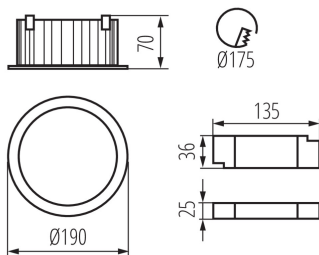

35673 TIBERI PRO 30W-940-B

Downlight fitting

5905339356734

Kanlux TIBERI PRO are flush-mounted luminaires, which means they are perfectly compatible with suspended ceilings. They perfectly illuminate passageways, sanitary facilities or office and retail areas. The advantages of these downlights include: 50,000 hours of service life, excellent reproduction of natural colours (CRI>90), luminous efficacy of up to 105lm/W and a 5-year warranty. The increased protection rating (IP44/20) of Kanlux TIBERI PRO luminaires protects them from dust, particles and moisture.

GENERAL DATA:

Colour: black

Place of assembly: Recessed mount in the ceiling

Place of application: Indoors

Minimum distance from the illuminated object: 0,5m

Compatible with a dimmer: no

The product is not suitable to be covered with a heat-insulating material: yes

Height [mm]: 70

Diameter [mm]: 190

Assembly hole [mm]: 175

Integrated LED light source: yes

TECHNICAL DATA:

Rated voltage [V]: 220-240 AC

Rated frequency [Hz]: 50

Maximum power [W]: 30

Class of protection against electric shock: II

Lampshade material: plastic

Diode type: LED SMD

Luminous flux [lm]: 2850

Colour temperature: white

Correlated colour temperature [K]: 4000

Colour consistency in McAdam ellipses: ≤6

Colour rendering index: 90

Service life [h]: 50000

Number of on/off cycles: ≥30000

Lighting angle [°]: 90

Luminous efficiency of the lamp [lm/W]: 95

Ambient temperature range to which the product can be exposed: 5÷25

Enclosure material: aluminum alloy

Connection type: Terminal block

Lamp-heating time [s]: ≤1