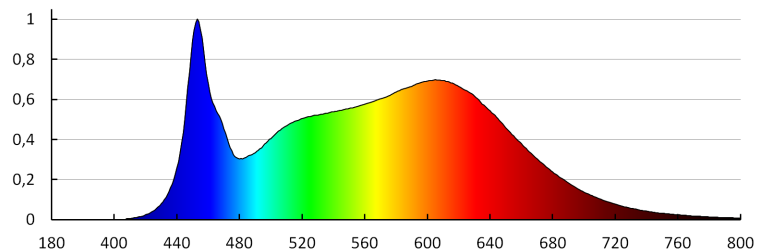

Downlight fitting

Lamp-ignition time [s]: ≤0,5

IP class: 44/20

LOGISTIC DATA:

Packaging method: 18

Number of units in the secondary packaging: 1

Number of units in the packaging: 18

Net unit weight [g]: 722

Grammage [g]: 880.56

Length of a unit pack [cm]: 20

Width of a unit pack [cm]: 19.5

Height of a unit pack [cm]: 8.5

Weight of a cardboard box [kg]: 15.85008

Width of a cardboard box [cm]: 41

Height of a cardboard box [cm]: 27

Length of a cardboard box [cm]: 61.5

Volume of a cardboard box [m³]: 0.068081

ADDITIONAL INFORMATION:

- 5 years Warranty under the terms of the warranty statement, available on our website