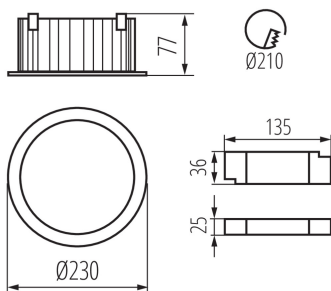

35674 TIBERI PRO 40W-940-W

Downlight fitting

5905339356741

Kanlux TIBERI PRO are flush-mounted luminaires, which means they are perfectly compatible with suspended ceilings. They perfectly illuminate passageways, sanitary facilities or office and retail areas. The advantages of these downlights include: 50,000 hours of service life, excellent reproduction of natural colours (CRI>90), luminous efficacy of up to 105lm/W and a 5-year warranty. The increased protection rating (IP44/20) of Kanlux TIBERI PRO luminaires protects them from dust, particles and moisture.

GENERAL DATA:

Colour: white

Place of assembly: Recessed mount in the ceiling

Place of application: Indoors

Minimum distance from the illuminated object: 0,5m

Compatible with a dimmer: no

The product is not suitable to be covered with a heat-insulating material: yes

Height [mm]: 77

Diameter [mm]: 230

Assembly hole [mm]: 210

Integrated LED light source: yes

TECHNICAL DATA:

Rated voltage [V]: 220-240 AC

Rated frequency [Hz]: 50

Maximum power [W]: 40

Class of protection against electric shock: II

Lampshade material: plastic

Diode type: LED SMD

Luminous flux [lm]: 4200

Colour temperature: white

Correlated colour temperature [K]: 4000

Colour consistency in McAdam ellipses: ≤6

Colour rendering index: 90

Service life [h]: 50000

Number of on/off cycles: ≥30000

Lighting angle [°]: 90

Luminous efficiency of the lamp [lm/W]: 105

Ambient temperature range to which the product can be exposed: 5÷25

Enclosure material: aluminum alloy

Connection type: Terminal block

Lamp-heating time [s]: ≤1