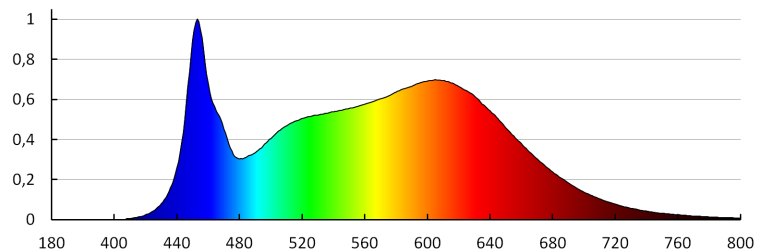

ADDITIONAL INFORMATION:

- 5 years Warranty under the terms of the warranty statement, available on our website

KANLUX S.A. (kat 35674) TIBERI PRO 40W-940-W / LDC (Polar)