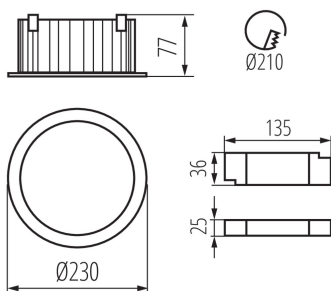

35675 TIBERI PRO 40W-940-B

Downlight fitting

5905339356758

Kanlux TIBERI PRO are flush-mounted luminaires, which means they are perfectly compatible with suspended ceilings. They perfectly illuminate passageways, sanitary facilities or office and retail areas. The advantages of these downlights include: 50,000 hours of service life, excellent reproduction of natural colours (CRI>90), luminous efficacy of up to 105lm/W and a 5-year warranty. The increased protection rating (IP44/20) of Kanlux TIBERI PRO luminaires protects them from dust, particles and moisture.

GENERAL DATA:

Colour: black
Place of assembly: Recessed mount in the ceiling
Place of application: Indoors
Minimum distance from the illuminated object: 0,5m
Compatible with a dimmer: no
The product is not suitable to be covered with a heat-insulating material: yes
Height [mm]: 77
Diameter [mm]: 230
Assembly hole [mm]: 210
Integrated LED light source: yes

TECHNICAL DATA:

Rated voltage [V]: 220-240 AC
Rated frequency [Hz]: 50
Maximum power [W]: 40
Class of protection against electric shock: II
Lampshade material: plastic
Diode type: LED SMD
Luminous flux [lm]: 3800
Colour temperature: white
Correlated colour temperature [K]: 4000
Colour consistency in McAdam ellipses: ≤6
Colour rendering index: 90
Service life [h]: 50000
Number of on/off cycles: ≥30000
Lighting angle [°]: 90
Luminous efficiency of the lamp [lm/W]: 95
Ambient temperature range to which the product can be exposed: 5÷25
Enclosure material: aluminum alloy
Connection type: Terminal block
Lamp-heating time [s]: ≤1

Date of issue: 16.11.2022, 19:00

We reserve the right to make technical changes. The data contained in this material are not legally binding.
Photometry: the results obtained from testing were from a specific sample.