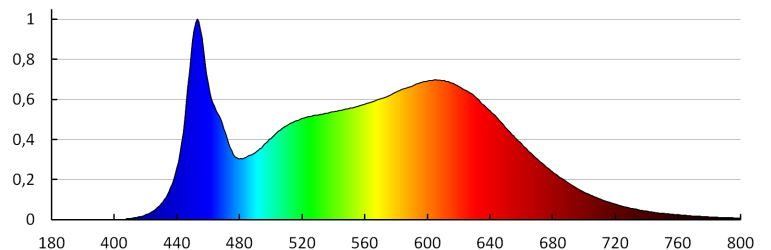

Downlight fitting

Lamp-ignition time [s]: $\leq 0,5$

IP class: 44/20

LOGISTIC DATA:

Packaging method: 12

Number of units in the secondary packaging: 1

Number of units in the packaging: 12

Net unit weight [g]: 1020

Grammage [g]: 1232.5

Length of a unit pack [cm]: 23.5

Width of a unit pack [cm]: 9

Height of a unit pack [cm]: 24.5

Weight of a cardboard box [kg]: 14.79

Width of a cardboard box [cm]: 49.5

Height of a cardboard box [cm]: 27.5

Length of a cardboard box [cm] : 57

Volume of a cardboard box [m³]: 0.077591

ADDITIONAL INFORMATION:

- 5 years Warranty under the terms of the warranty statement, available on our website

KANLUX S.A. (kat 35675) TIBERI PRO 40W-940-B / LDC (Polar)