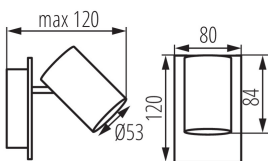

Wall & ceiling lighting fitting

5905339356901

MO  
DE  
RN  
design

Kanlux EVALO is a family of simple spots. Scandinavian simplicity and silver elements are a highly elegant classic. The narrow lampshade houses the GU10 light sources (the set includes a suction cup that facilitates their installation). Two colors (black and white) and the number of 1 to 4 light points of these luminaires open up many arrangement possibilities. The Kanlux EVALO spotlight with 1 point is a perfect wall lamp for a desk, bed or sofa. Thanks to this arrangement, Kanlux EVALI can be used as the main and additional light. An additional advantage is the possibility of large adjustment of the light direction (two rotation axes: 320 and 90 degrees).

### GENERAL DATA:

**Colour:** white

**Place of assembly:** wall mounted, ceiling mounted

**Place of application:** Indoors

**Minimum distance from the illuminated object:** 0,5m

**The product is not suitable to be covered with a heat-insulating material:** yes

**Length [mm]:** 120

**Width [mm]:** 80

**Height [mm]:** 120

### LOGISTIC DATA:

**Packaging method:** 10

**Number of units in the secondary packaging:** 1

**Number of units in the packaging:** 10

**Net unit weight [g]:** 306

**Grammage [g]:** 408

**Length of a unit pack [cm]:** 12.5