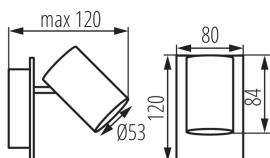

Wall & ceiling lighting fitting

5905339356918

MO
DE
RN
design

Kanlux EVALO is a family of simple spots. Scandinavian simplicity and silver elements are a highly elegant classic. The narrow lampshade houses the GU10 light sources (the set includes a suction cup that facilitates their installation). Two colors (black and white) and the number of 1 to 4 light points of these luminaires open up many arrangement possibilities. The Kanlux EVALO spotlight with 1 point is a perfect wall lamp for a desk, bed or sofa. Thanks to this arrangement, Kanlux EVALI can be used as the main and additional light. An additional advantage is the possibility of large adjustment of the light direction (two rotation axes: 320 and 90 degrees).

GENERAL DATA:

Colour: black

Place of assembly: wall mounted, ceiling mounted

Place of application: Indoors

Minimum distance from the illuminated object: 0,5m

The product is not suitable to be covered with a heat-insulating material: yes

Length [mm]: 120

Width [mm]: 80

Height [mm]: 120

TECHNICAL DATA:

Rated voltage [V]: 220-240 AC

Rated frequency [Hz]: 50

Maximum power [W]: max 10

Class of protection against electric shock: I