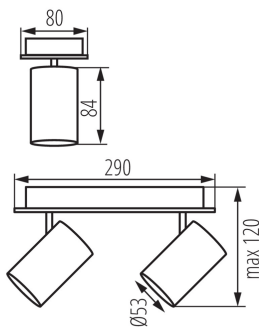

Wall & ceiling lighting fitting

5905339356925

MO  
DE  
RN  
design

Kanlux EVALO is a family of simple spots. Scandinavian simplicity and silver elements are a highly elegant classic. The narrow lampshade houses the GU10 light sources (the set includes a suction cup that facilitates their installation). Two colors (black and white) and the number of 1 to 4 light points of these luminaires open up many arrangement possibilities. The Kanlux EVALO spotlight with 1 point is a perfect wall lamp for a desk, bed or sofa. Thanks to this arrangement, Kanlux EVALI can be used as the main and additional light. An additional advantage is the possibility of large adjustment of the light direction (two rotation axes: 320 and 90 degrees).

### GENERAL DATA:

**Colour:** white

**Place of assembly:** wall mounted, ceiling mounted

**Place of application:** Indoors

**Minimum distance from the illuminated object:** 0,5m

**The product is not suitable to be covered with a heat-insulating material:** yes

**Length [mm]:** 290

**Width [mm]:** 80

**Height [mm]:** 120

**Cap:** GU10

**Ambient temperature range to which the product can be exposed:** 5÷25

**Enclosure material:** aluminum alloy

**Connection type:** Bolt terminal block

**Range of sections of wires used [mm<sup>2</sup>]:** 1÷2,5