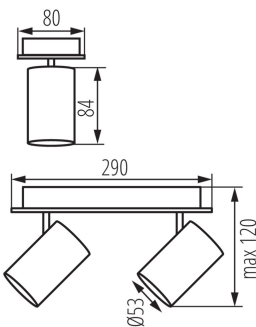

Wall & ceiling lighting fitting

5905339356932

MO
DE
RN
design

Kanlux EVALO is a family of simple spots. Scandinavian simplicity and silver elements are a highly elegant classic. The narrow lampshade houses the GU10 light sources (the set includes a suction cup that facilitates their installation). Two colors (black and white) and the number of 1 to 4 light points of these luminaires open up many arrangement possibilities. The Kanlux EVALO spotlight with 1 point is a perfect wall lamp for a desk, bed or sofa. Thanks to this arrangement, Kanlux EVALI can be used as the main and additional light. An additional advantage is the possibility of large adjustment of the light direction (two rotation axes: 320 and 90 degrees).

GENERAL DATA:

Colour: black

Place of assembly: wall mounted, ceiling mounted

Place of application: Indoors

Minimum distance from the illuminated object: 0,5m

The product is not suitable to be covered with a heat-insulating material: yes

Length [mm]: 290

Width [mm]: 80

Height [mm]: 120

TECHNICAL DATA:

Rated voltage [V]: 220-240 AC

Rated frequency [Hz]: 50

Maximum power [W]: 2 x max 10

Class of protection against electric shock: I

Width of a cardboard box [cm]: 31.5

Height of a cardboard box [cm]: 28.5

Length of a cardboard box [cm] : 37

Volume of a cardboard box [m³]: 0.033217