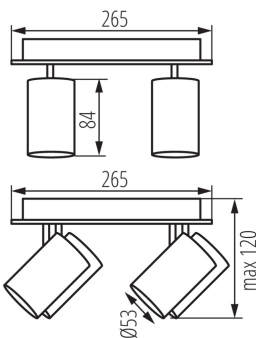

Wall & ceiling lighting fitting

5905339356963

MO  
DE  
RN  
design

Kanlux EVALO is a family of simple spots. Scandinavian simplicity and silver elements are a highly elegant classic. The narrow lampshade houses the GU10 light sources (the set includes a suction cup that facilitates their installation). Two colors (black and white) and the number of 1 to 4 light points of these luminaires open up many arrangement possibilities. The Kanlux EVALO spotlight with 1 point is a perfect wall lamp for a desk, bed or sofa. Thanks to this arrangement, Kanlux EVALO can be used as the main and additional light. An additional advantage is the possibility of large adjustment of the light direction (two rotation axes: 320 and 90 degrees).

### GENERAL DATA:

**Colour:** white

**Place of assembly:** wall mounted, ceiling mounted

**Place of application:** Indoors

**Minimum distance from the illuminated object:** 0,5m

**The product is not suitable to be covered with a heat-insulating material:** yes

**Length [mm]:** 265

**Width [mm]:** 265

**Height [mm]:** 120

**Cap:** GU10

**Ambient temperature range to which the product can be exposed:** 5÷25

**Enclosure material:** aluminum alloy

**Connection type:** Bolt terminal block

**Range of sections of wires used [mm<sup>2</sup>]:** 1÷2,5