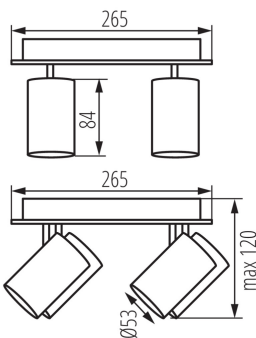

Wall & ceiling lighting fitting

5905339356970

MO  
DE  
RN  
design

Kanlux EVALO is a family of simple spots. Scandinavian simplicity and silver elements are a highly elegant classic. The narrow lampshade houses the GU10 light sources (the set includes a suction cup that facilitates their installation). Two colors (black and white) and the number of 1 to 4 light points of these luminaires open up many arrangement possibilities. The Kanlux EVALO spotlight with 1 point is a perfect wall lamp for a desk, bed or sofa. Thanks to this arrangement, Kanlux EVALO can be used as the main and additional light. An additional advantage is the possibility of large adjustment of the light direction (two rotation axes: 320 and 90 degrees).

#### GENERAL DATA:

**Colour:** black

**Place of assembly:** wall mounted, ceiling mounted

**Place of application:** Indoors

**Minimum distance from the illuminated object:** 0,5m

**The product is not suitable to be covered with a heat-insulating material:** yes

**Length [mm]:** 265

**Width [mm]:** 265

**Height [mm]:** 120

**Cap:** GU10

**Ambient temperature range to which the product can be exposed:** 5÷25

**Enclosure material:** aluminum alloy

**Connection type:** Bolt terminal block

**Range of sections of wires used [mm<sup>2</sup>]:** 1÷2,5