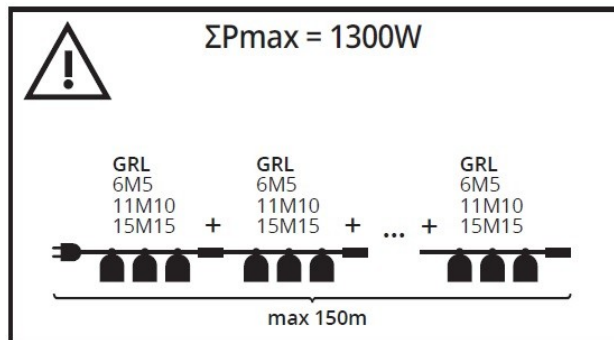

String lights

Height of a cardboard box [cm]: 32

Length of a cardboard box [cm] : 53

Volume of a cardboard box [m³]: 0.037312

ADDITIONAL INFORMATION:

- Connection type: Cable terminated with a plug
- Wire type: H07RN-F

ACCESSORIES:

26046 ST45 LED 0,5W E27-NW A light source dedicated to Kanlux GRL string lights, (26046)

26045 ST45 LED 0,5W E27-WW A light source dedicated to Kanlux GRL string lights, (26045)