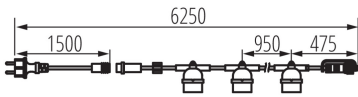

String lights

Height of a cardboard box [cm]: 32

Length of a cardboard box [cm] : 53

Volume of a cardboard box [m³]: 0.037312

ADDITIONAL INFORMATION:

- Connection type: Cable terminated with a plug
- Wire type: H07RN-F

ACCESSORIES:

26046 ST45 LED 0,5W E27-NW A light source dedicated to Kanlux GRL string lights, (26046)

26045 ST45 LED 0,5W E27-WW A light source dedicated to Kanlux GRL string lights, (26045)