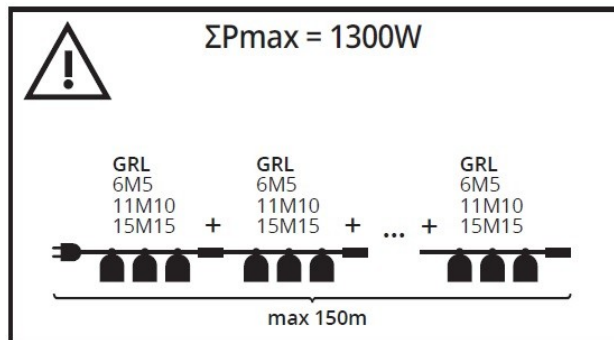

String lights

Height of a cardboard box [cm]: 19.5

Length of a cardboard box [cm]: 60

Volume of a cardboard box [m³]: 0.069615

ADDITIONAL INFORMATION:

- Connection type: Cable terminated with a plug
- Wire type: H07RN-F

ACCESSORIES:

26046 ST45 LED 0,5W E27-NW A light source dedicated to Kanlux GRL string lights, (26046)

26045 ST45 LED 0,5W E27-WW A light source dedicated to Kanlux GRL string lights, (26045)