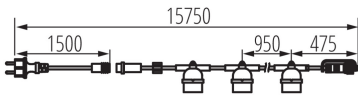

String lights

Height of a cardboard box [cm]: 19.5

Length of a cardboard box [cm]: 60

Volume of a cardboard box [m³]: 0.069615

ADDITIONAL INFORMATION:

- Connection type: Cable terminated with a plug
- Wire type: H07RN-F

ACCESSORIES:

26046 ST45 LED 0,5W E27-NW A light source dedicated to Kanlux GRL string lights, (26046)

26045 ST45 LED 0,5W E27-WW A light source dedicated to Kanlux GRL string lights, (26045)