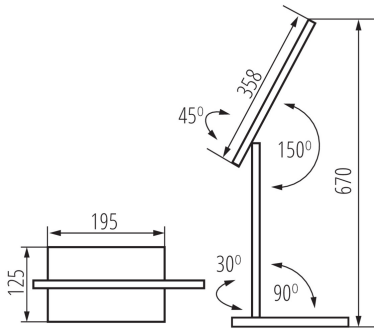

Length [mm]: 195

Width [mm]: 124

Height MAX [mm]: 670

TECHNICAL DATA:

Rated voltage [V]: 220-240 AC

Rated frequency [Hz]: 50

Maximum power [W]: max 7,3

Class of protection against electric shock: II

Colour rendering index: 80

Service life [h]: 25000

Number of on/off cycles: 15000

Luminous efficiency of the lamp [lm/W]: max 78

Enclosure material: plastic

Extension-arm material: plastic

Connection type: Cable terminated with a plug

Wire length [m]: 1.8

The fixture is movable horizontally [°]: 45

The fixture is movable vertically [°]: 150

IP class: 20

35780 PREDA LED B

LED desk lamp

LOGISTIC DATA:

Packaging method: 8

Number of units in the secondary packaging: 1

Number of units in the packaging: 8

Net unit weight [g]: 1014

Grammage [g]: 1317.5

Length of a unit pack [cm]: 17

Width of a unit pack [cm]: 8.5

Height of a unit pack [cm]: 46.5