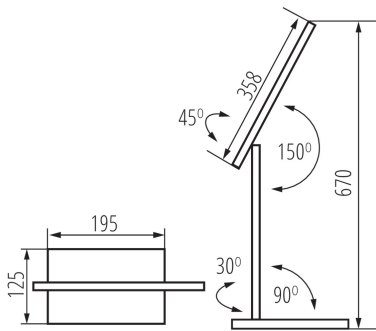

35781 PREDA LED W

LED desk lamp

LOGISTIC DATA:

Packaging method: 8

Number of units in the secondary packaging: 1

Number of units in the packaging: 8

Net unit weight [g]: 1014

Grammage [g]: 1317.5

Length of a unit pack [cm]: 17

Width of a unit pack [cm]: 8.5

Height of a unit pack [cm]: 46.5

Weight of a cardboard box [kg]: 10.54

Width of a cardboard box [cm]: 36.5

Height of a cardboard box [cm]: 49

Length of a cardboard box [cm]: 36.5

Volume of a cardboard box [m³]: 0.06528