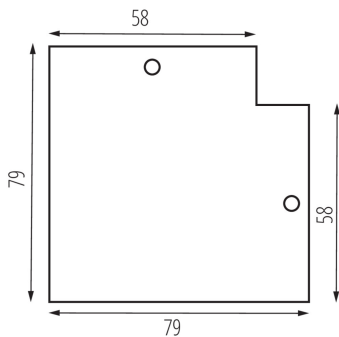

## 35793 TEAR N RC-CON-L B

Accessory for electrical supply track systems

5905339357939

### GENERAL DATA:

**Colour:** black

**Place of application:** Indoors

**Length [mm]:** 79

**Width [mm]:** 79

### LOGISTIC DATA:

**Unit of measurement:** unit

**Packaging method:** 1

**Number of units in the secondary packaging:** 1