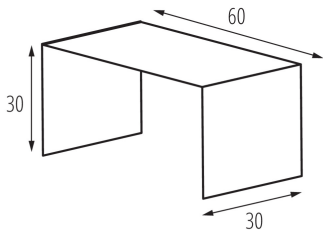

35803 TEAR N RCLIP-B

Accessory for electrical supply track systems

5905339358035

GENERAL DATA:

Colour: black

Place of application: Indoors

Length [mm]: 60

Width [mm]: 30

Height [mm]: 30

TECHNICAL DATA:

Ambient temperature range to which the product can be exposed: 5÷25

Enclosure material: steel

LOGISTIC DATA:

Unit of measurement: unit

Packaging method: 1

Number of units in the secondary packaging : 1