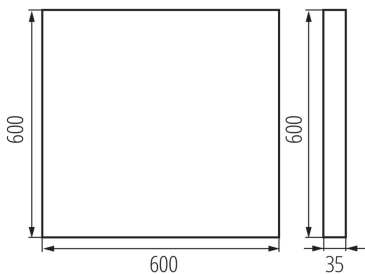

GENERAL DATA:

Colour: white

Place of assembly: ceiling mounted

Place of application: Indoors

Minimum distance from the illuminated object : 0,5m

Compatible with a dimmer: no

The product is not suitable to be covered with a heat-insulating material: yes

Length [mm]: 600

Width [mm]: 600

Height [mm]: 35

Integrated LED light source : yes

TECHNICAL DATA:

Rated voltage [V]: 220-240 AC

Rated frequency [Hz]: 50

Maximum power [W]: 22W

Class of protection against electric shock : I

Lampshade material: plastic

Diode type: LED SMD

Luminous flux of the light fitting [lm]: 3200

Colour temperature: Warm white

Correlated colour temperature [K]: 3000

Colour consistency in McAdam ellipses : ≤3

Colour rendering index: 80

Service life [h]: 50000

Luminous-flux-retention factor at the end of rated service life :
L90B10

Number of on/off cycles : ≥30000

Lighting angle [°]: 50

Ambient temperature range to which the product can be exposed: 5÷25

Shade type: louvre

Enclosure material: Metal

Connection type: Self-clamping block

Range of sections of wires used [mm²]: 1,5÷2,5

Lamp-heating time [s]: ≤1

Lamp-ignition time [s]: ≤0,5

Rodzaj soczewki [°]: 50

IP class: 20

UGR: ≤14