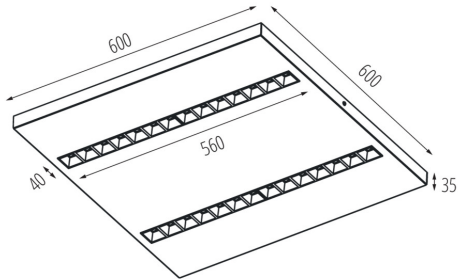

35810 OS-S5D-WW-RST-W-N1

Surface-mounted LED office fixture