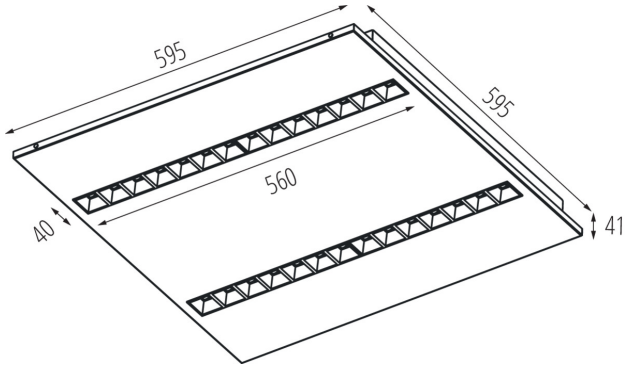

35812 OS-S5D-WW-RST-W-P1

Recessed - Mounted LED Office Fixture