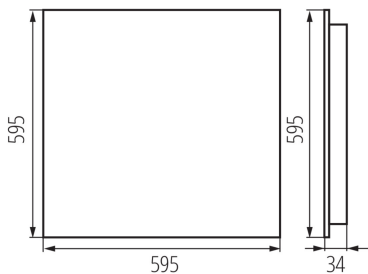

35812 OS-S5D-WW-RST-W-P1

Recessed - Mounted LED Office Fixture

5905339358127

OS RST W P1

GENERAL DATA:

Colour: white

Place of assembly: Recessed mount in the ceiling

Place of application: Indoors

Minimum distance from the illuminated object: 0,5m

Compatible with a dimmer: no

The product is not suitable to be covered with a heat-insulating material: yes

Length [mm]: 595

Width [mm]: 595

Height [mm]: 34