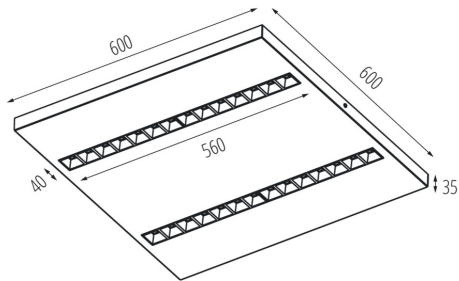

35814 OS-L5D-WW-RST-W-N1

Surface-mounted LED office fixture