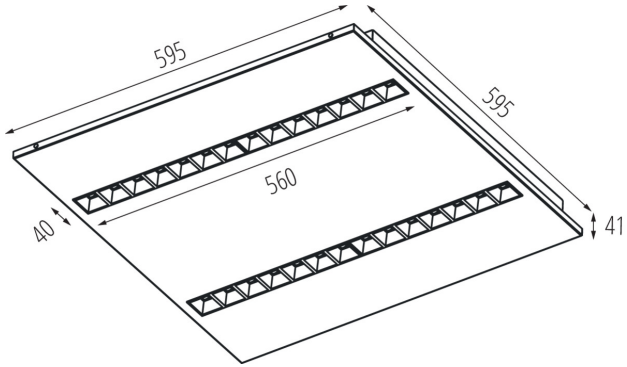

Range of sections of wires used [mm²]: 1,5÷2,5

Lamp-heating time [s]: ≤ 1

Lamp-ignition time [s]: $\leq 0,5$

Rodzaj soczewki [°]: 50

IP class: 20

UGR: ≤ 16

35820 OS-M5D-WW-RST-W-P1

Recessed - Mounted LED Office Fixture