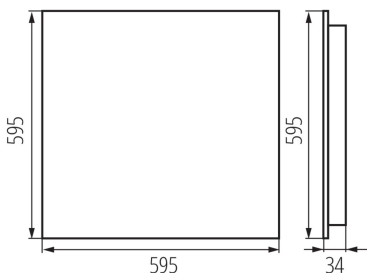

Range of sections of wires used [mm²]: 1,5÷2,5

Lamp-heating time [s]: ≤ 1

Lamp-ignition time [s]: $\leq 0,5$

Rodzaj soczewki [°]: 50

IP class: 20

UGR: ≤ 16

35820 OS-M5D-WW-RST-W-P1

Recessed - Mounted LED Office Fixture